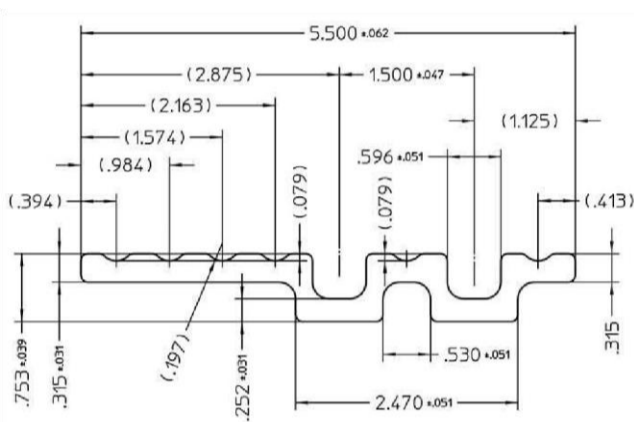

TYPE

ALLOY

LENGTHS

LBS/FT

Single Speed Cab Sill

Part No. 75324

Stainless
Steel
304

8 ft

3.629
lbs/ft

Double Speed Cab Sill

Part No. 75325

Stainless
Steel
304

8 ft

6.595
lbs/ft

Single Speed Hatch Sill

Part No. 75225

Stainless
Steel
304

8 ft

4.704
lbs/ft

Double Speed Hatch Sill

Part No. 75226

Stainless
Steel
304

8 ft

7.324
lbs/ft