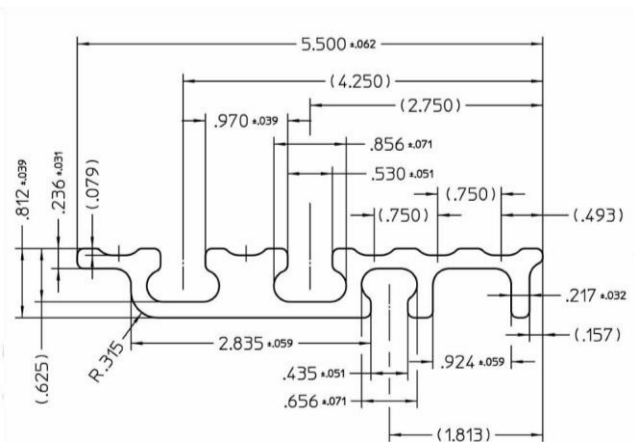

TYPE

ALLOY

LENGTHS

LBS/FT

Single Speed Cab Sill

Part No. 75324

Stainless
Steel
304

8 ft

3.629
lbs/ft

Double Speed Cab Sill

Part No. 75325

Stainless
Steel
304

8 ft

6.595
lbs/ft

Single Speed Hatch Sill

Part No. 75225

Stainless
Steel
304

8 ft

4.704
lbs/ft

Double Speed Hatch Sill

Part No. 75226

Stainless
Steel
304

8 ft

7.324
lbs/ft