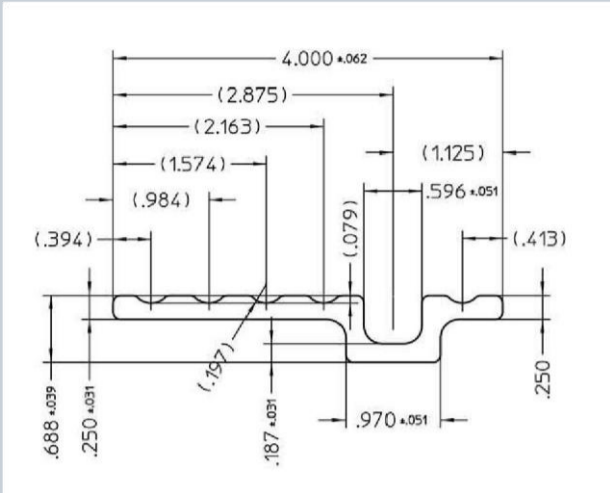

TYPE

ALLOY

LENGTHS

LBS/FT

Single Speed Cab Sill

Part No. 75324

Stainless
Steel
304

8 ft

3.629
lbs/ft

Double Speed Cab Sill

Part No. 75325

Stainless
Steel
304

8 ft

6.595
lbs/ft

Single Speed Hatch Sill

Part No. 75225

Stainless
Steel
304

8 ft

4.704
lbs/ft

Double Speed Hatch Sill

Part No. 75226

Stainless
Steel
304

8 ft

7.324
lbs/ft