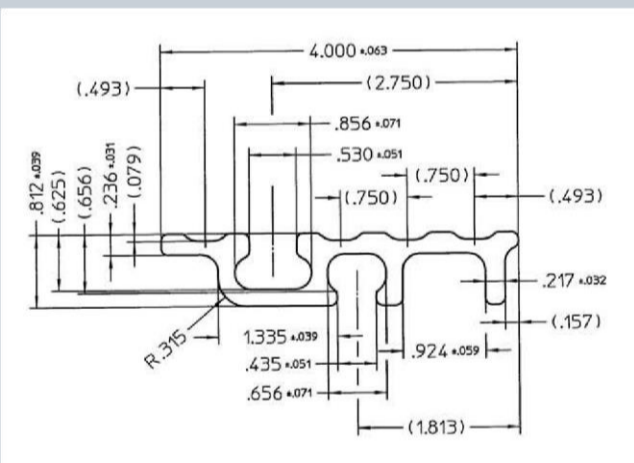

TYPE

ALLOY

LENGTHS

LBS/FT

Single Speed Cab Sill

Part No. 75324

Stainless
Steel
304

8 ft

3.629
lbs/ft

Double Speed Cab Sill

Part No. 75325

Stainless
Steel
304

8 ft

6.595
lbs/ft

Single Speed Hatch Sill

Part No. 75225

Stainless
Steel
304

8 ft

4.704
lbs/ft

Double Speed Hatch Sill

Part No. 75226

Stainless
Steel
304

8 ft

7.324
lbs/ft